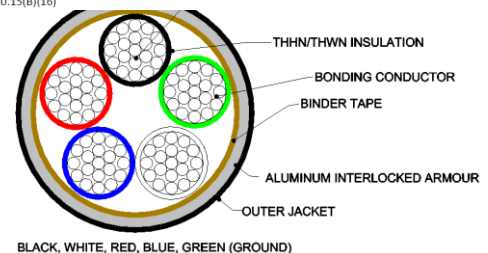

NO OF COND.	COND. SIZE (AWG/kcmil)	GROUND WIRE SIZE (AWG/kcmil)	MIN. AVG. INSULATION THICKNESS	NOMINAL DIAMETER (OVER)			LBS/1000'	AMPACITY AT 90° C
				INSULATION	ARMOR	CABLE		
			INCHES	INCHES	INCHES	INCHES		
3	14	14	0.020	0.278	0.469	0.574	148	25
3	12	12	0.020	0.316	0.500	0.605	181	30
3	10	10	0.025	0.388	0.605	0.680	273	40

AMPACITY IS BASED ON NEC table 310.15(B)(16)