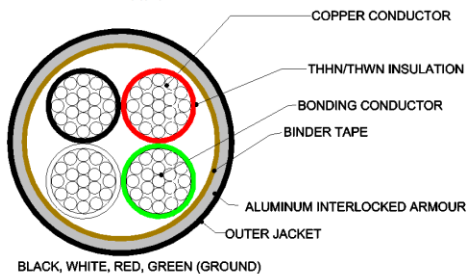

Binder Tape:
Printed Polypropylene

Print:
NORTHERN CABLES™ #/C SIZE (AWG OR KCMIL)
(UL) TYPE MC 600 VOLTS OIL RES I DIR BUR
MADE IN CANADA (UL) 600V E189204

Applications:
For concealed wiring in dry or wet locations
For exposed wiring in dry or wet locations.
For branch and feeder and service circuits in commercial, industrial, multi-residential buildings, and places of assembly.
For power, lighting, control, and signal circuits.
For use in cable trays in dry or wet locations.
For use in any raceway.
For use as aerial cable on a messenger
When embedded in plaster finish on brick or other masonry
For use when run or fished in the air voids of masonry block or tile walls where such walls
Class 1 Division 2, Class 2 Division 2 Hazardous Locations

Features:
Rated at 90°C dry 75°C wet
Oil resistance
Direct burial
Excellent crush resistance
Provides long service life
Cost effective alternative to installations in conduit

Compliances:
Industry compliances: UL 1569, 2556, 83
Gasoline and oil resistance II, Direct Burial

NO OF COND.	COND. SIZE (AWG/kcmil)	GROUND WIRE SIZE (AWG/kcmil)	MIN. AVG. INSULATION THICKNESS	NOMINAL DIAMETER (OVER)			LBS/1000'	AMPACITY AT 90° C
				INSULATION	ARMOR	CABLE		
			INCHES	INCHES	INCHES	INCHES		
2	14	14	0.020	0.249	0.447	0.539	126	25
2	12	12	0.020	0.284	0.465	0.570	153	30
2	10	10	0.025	0.355	0.545	0.625	226	40

AMPACITY IS BASED ON NEC table 310.15(B)(16)