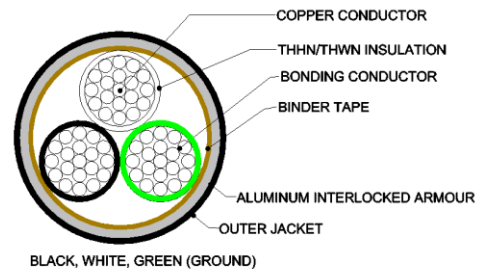

Binder Tape:
Printed Polypropylene

Print:
NORTHERN CABLES™ #/C SIZE (AWG OR KCMIL)
(UL) TYPE MC 600 VOLTS OIL RES I DIR BUR
MADE IN CANADA (UL) 600V E189204

Applications:
For concealed wiring in dry or wet locations
For exposed wiring in dry or wet locations.
For branch and feeder and service circuits in commercial, industrial, multi-residential buildings, and places of assembly.
For power, lighting, control, and signal circuits.
For use in cable trays in dry or wet locations.
For use in any raceway.
For use as aerial cable on a messenger
When embedded in plaster finish on brick or other masonry
For use when run or fished in the air voids of masonry block or tile walls where such walls
Class 1 Division 2, Class 2 Division 2 Hazardous Locations

Features:
Rated at 90°C dry 75°C wet
Oil resistance
Direct burial
Excellent crush resistance
Provides long service life
Cost effective alternative to installations in conduit

Compliances:
Industry compliances: UL 1569, 2556, 83
Gasoline and oil resistance II, Direct Burial

NO OF COND.	COND. SIZE (AWG/kcmil)	GROUND WIRE SIZE (AWG/kcmil)	MIN. AVG. INSULATION THICKNESS	NOMINAL DIAMETER (OVER)			LBS/1000'	AMPACITY AT 90° C
				INSULATION	ARMOR	CABLE		
			INCHES	INCHES	INCHES	INCHES		
2	14	14	0.020	0.249	0.447	0.539	126	25
2	12	12	0.020	0.284	0.465	0.570	153	30
2	10	10	0.025	0.355	0.545	0.625	226	40

AMPACITY IS BASED ON NEC table 310.15(B)(16)