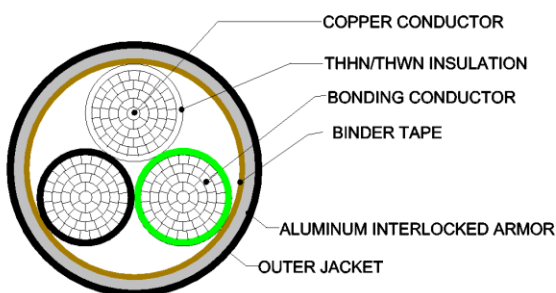

BLACK, WHITE, GREEN (GROUND)