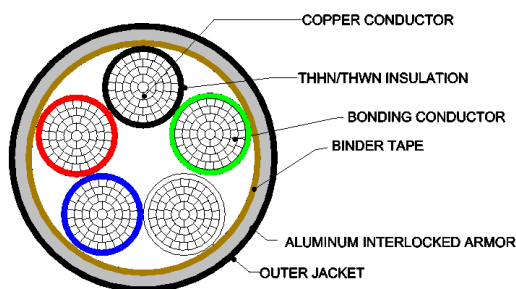

Binder Tape:
Printed polypropylene

Print:
NORTHERN CABLES™ #/C SIZE (AWG OR KCMIL)
(UL) TYPE MC 600 VOLTS OIL RES I DIR BUR
MADE IN CANADA (UL) 600V E189204

Applications:
For concealed wiring in dry and wet locations.
For exposed wiring in dry and wet locations.
For branch and feeder and service circuits in commercial, industrial, multi-residential buildings, and places of assembly.
For power, lighting, control, and signal circuits.
For use in any raceway.
For use as aerial cable on a messenger.
When embedded in plaster finish on brick or other masonry
For use when run or fished in the air voids of masonry block or tile walls
Class I Division 2, Class 2 Division 2 Hazardous Locations.

BLACK, WHITE, GREEN (GROUND)

BLACK, WHITE, RED, GREEN (GROUND)

BLACK, WHITE, RED, BLUE, GREEN (GROUND)

NO OF COND.	COND. SIZE (AWG/kcmil)	GROUND WIRE SIZE (AWG/kcmil)	MIN. AVG. INSULATION & NYLON THICKNESS	NOMINAL DIAMETER (OVER)			LBS/ 1000'
				TWISTED CORE	ARMOR	CABLE	
				INCHES	INCHES	INCHES	
2	8	10	0.036	0.477	0.659	0.759	307
2	6	8	0.036	0.540	0.752	0.852	417
2	4	8	0.047	0.659	0.871	0.971	564
2	3	6	0.047	0.712	0.924	1.024	683
2	2	6	0.047	0.775	0.987	1.087	789
2	1	6	0.058	0.887	1.099	1.199	950