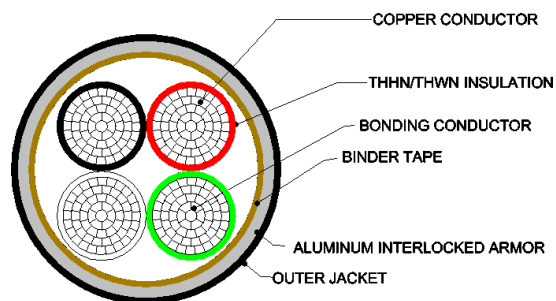

BLACK, WHITE, RED, GREEN (GROUND)