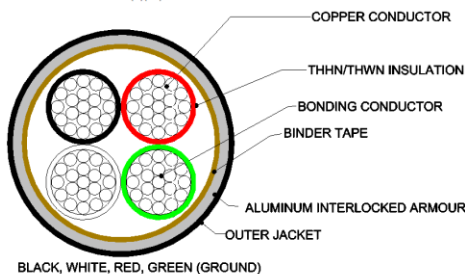

NO OF COND.	COND. SIZE (AWG/kcmil)	GROUND WIRE SIZE (AWG/kcmil)	MIN. AVG. INSULATION THICKNESS	NOMINAL DIAMETER (OVER)			LBS/1000'	AMPACITY AT 90° C
				INSULATION	ARMOR	CABLE		
				INCHES	INCHES	INCHES		
2	14	14	0.020	0.249	0.447	0.539	126	25
2	12	12	0.020	0.284	0.465	0.570	153	30
2	10	10	0.025	0.355	0.545	0.625	226	40

AMPACITY IS BASED ON NEC table 310.15(B)(16)