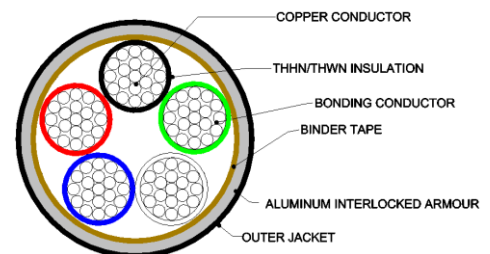

NO OF COND.	COND. SIZE (AWG/kcmil)	GROUND WIRE SIZE (AWG/kcmil)	MIN. AVG. INSULATION THICKNESS	NOMINAL DIAMETER (OVER)			LBS/1000'	AMPACITY AT 90° C
				INSULATION	ARMOR	CABLE		
				INCHES	INCHES	INCHES		
3	14	14	0.020	0.278	0.469	0.574	148	25
3	12	12	0.020	0.316	0.500	0.605	181	30
3	10	10	0.025	0.388	0.605	0.680	273	40

AMPACITY IS BASED ON NEC table 310.15(B)(16)

NO OF COND.	COND. SIZE (AWG/kcmil)	GROUND WIRE SIZE (AWG/kcmil)	MIN. AVG. INSULATION THICKNESS	NOMINAL DIAMETER (OVER)			LBS/1000'	AMPACITY AT 90° C
				INSULATION	ARMOR	CABLE		
				INCHES	INCHES	INCHES		
4	14	14	0.020	0.309	0.501	0.601	169	20
4	12	12	0.020	0.353	0.545	0.625	212	24
4	10	10	0.025	0.434	0.660	0.775	280	32