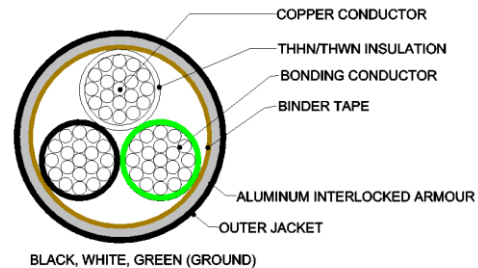

Applications:
For concealed wiring in dry or wet locations
For exposed wiring in dry or wet locations.
For branch and feeder and service circuits in commercial, industrial, multi-residential buildings, and places of assembly.
For power, lighting, control, and signal circuits.
For use in any raceway.
For use as aerial cable on a messenger
When embedded in plaster finish on brick or other masonry
For use when run or fished in the air voids of masonry block or tile walls where such walls
Class 1 Division 2, Class 2 Division 2 Hazardous Locations

Features:
Rated at 90°C dry 75°C wet
Oil resistance
Direct burial
Excellent crush resistance
Provides long service life
Cost effective alternative to installations in conduit

Compliances:
Industry compliances: UL 1569, 2556, 83
Gasoline and oil resistance II, Direct Burial