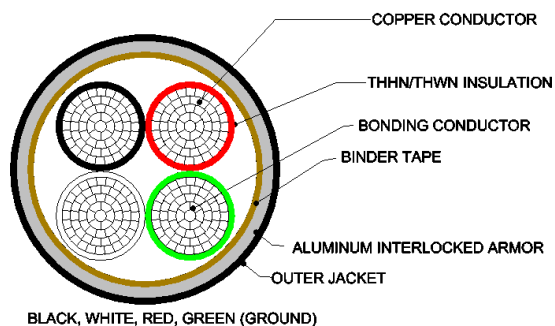

(2 conductor shown)

Conductor:
Compact stranded class "B" soft drawn copper

Insulation:
Thermoplastic high heat resistant nylon coated (THHN) / Thermoplastic high water resistant nylon coated (THWN)

Bonding Conductor (Ground):
8 AWG 1 stranded class "C" insulated copper conductor.
6 AWG and larger 1 compact stranded class "B" insulated copper conductor.

Armor:
Aluminum interlocked armour

Jacket:
Polyvinyl Chloride (PVC), black
Other colors available on request.

Color Coding:
Standard low and high voltage colors available
(please see part number and description page for actual colors and options)

Binder Tape:
Printed binder tape

Print:
NORTHERN CABLES™ #/C SIZE (AWG OR KCMIL)
(UL) TYPE MC 600 VOLTS OIL RES I DIR BUR
SUN RES MADE IN CANADA C(UL) 600V E189204

Applications:
For concealed wiring in dry and wet locations
For exposed wiring in dry and wet locations.
For branch and feeder and service circuits in commercial, industrial, multi-residential buildings, and places of assembly.
For power, lighting, control, and signal circuits.
For use in any raceway.
For use as aerial cable on a messenger
When embedded in plaster finish on brick or other masonry
For use when run or fished in the air voids of masonry block or tile walls

Features:
Rated at 90°C dry, 75°C wet
Oil resistance
Direct burial
Sunlight resistant
Excellent crush resistance
Provides long service life
Cost effective alternative to installations in conduit

NO OF COND.	COND. SIZE (AWG/kcmil)	GROUND WIRE SIZE (AWG/kcmil)	MIN. AVG. INSULATION & NYLON THICKNESS	NOMINAL DIAMETER (OVER)			LBS/1000'
				TWISTED CORE	ARMOR	CABLE	
				INCHES	INCHES	INCHES	
2	8	10	0.036	0.477	0.659	0.759	307
2	6	8	0.036	0.540	0.752	0.852	417
2	4	8	0.047	0.659	0.871	0.971	564
2	3	6	0.047	0.712	0.924	1.024	683
2	2	6	0.047	0.775	0.987	1.087	789
2	1	6	0.058	0.887	1.099	1.199	950