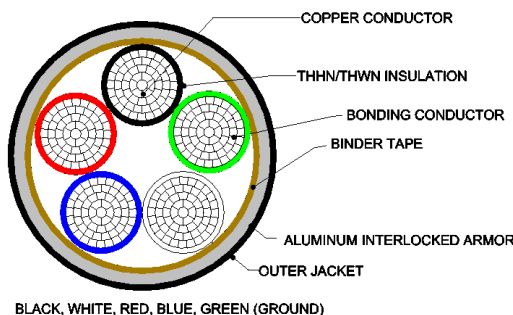

(2 conductor shown)

Conductor:
Compact stranded class "B" soft drawn copper

Insulation:
Thermoplastic high heat resistant nylon coated (THHN) / Thermoplastic high water resistant nylon coated (THWN)

Bonding Conductor (Ground):
8 AWG 1 stranded class "C" insulated copper conductor.
6 AWG and larger 1 compact stranded class "B" insulated copper conductor.

Armor:
Aluminum interlocked armour

Jacket:
Polyvinyl Chloride (PVC), black
Other colors available on request.

Color Coding:
Standard low and high voltage colors available
(please see part number and description page for actual colors and options)

Binder Tape:
Printed binder tape

Print:
NORTHERN CABLES™ #/C SIZE (AWG OR KCMIL)
(UL) TYPE MC 600 VOLTS OIL RES I DIR BUR
SUN RES MADE IN CANADA C(UL) 600V E189204

Applications:
For concealed wiring in dry and wet locations
For exposed wiring in dry and wet locations.
For branch and feeder and service circuits in commercial, industrial, multi-residential buildings, and places of assembly.
For power, lighting, control, and signal circuits.
For use in any raceway.
For use as aerial cable on a messenger
When embedded in plaster finish on brick or other masonry
For use when run or fished in the air voids of masonry block or tile walls

Features:
Rated at 90°C dry, 75°C wet
Oil resistance
Direct burial
Sunlight resistant
Excellent crush resistance
Provides long service life
Cost effective alternative to installations in conduit

NO OF COND.	COND. SIZE (AWG/kcmil)	GROUND WIRE SIZE (AWG/kcmil)	MIN. AVG. INSULATION & NYLON THICKNESS	NOMINAL DIAMETER (OVER)			LBS/1000'
				TWISTED CORE	ARMOR	CABLE	
				INCHES	INCHES	INCHES	
2	8	10	0.036	0.477	0.659	0.759	307
2	6	8	0.036	0.540	0.752	0.852	417
2	4	8	0.047	0.659	0.871	0.971	564
2	3	6	0.047	0.712	0.924	1.024	683
2	2	6	0.047	0.775	0.987	1.087	789
2	1	6	0.058	0.887	1.099	1.199	950