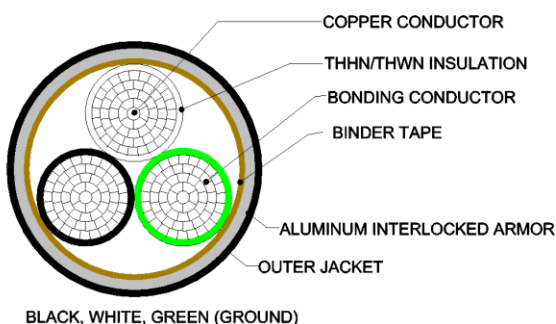

(2 conductor shown)

Conductor:
Compact stranded class "B" soft drawn copper

Insulation:
Thermoplastic high heat resistant nylon coated (THHN) / Thermoplastic high water resistant nylon coated (THWN)

Bonding Conductor (Ground):
8 AWG 1 stranded class "C" insulated copper conductor.
6 AWG and larger 1 compact stranded class "B" insulated copper conductor.

Armor:
Aluminum interlocked armour

Jacket:
Polyvinyl Chloride (PVC), black
Other colors available on request.

Color Coding:
Standard low and high voltage colors available
(please see part number and description page for actual colors and options)

Binder Tape:
Printed binder tape

Print:
NORTHERN CABLES™ #/C SIZE (AWG OR KCMIL)
(UL) TYPE MC 600 VOLTS OIL RES I DIR BUR
SUN RES MADE IN CANADA C(UL) 600V E189204

Applications:
For concealed wiring in dry and wet locations
For exposed wiring in dry and wet locations.
For branch and feeder and service circuits in commercial, industrial, multi-residential buildings, and places of assembly.
For power, lighting, control, and signal circuits.
For use in any raceway.
For use as aerial cable on a messenger
When embedded in plaster finish on brick or other masonry
For use when run or fished in the air voids of masonry block or tile walls

Features:
Rated at 90°C dry, 75°C wet
Oil resistance
Direct burial
Sunlight resistant
Excellent crush resistance
Provides long service life
Cost effective alternative to installations in conduit

NO OF COND.	COND. SIZE (AWG/kcmil)	GROUND WIRE SIZE (AWG/kcmil)	MIN. AVG. INSULATION & NYLON THICKNESS	NOMINAL DIAMETER (OVER)			LBS/1000'
				TWISTED CORE	ARMOR	CABLE	
				INCHES	INCHES	INCHES	
2	8	10	0.036	0.477	0.659	0.759	307
2	6	8	0.036	0.540	0.752	0.852	417
2	4	8	0.047	0.659	0.871	0.971	564
2	3	6	0.047	0.712	0.924	1.024	683
2	2	6	0.047	0.775	0.987	1.087	789
2	1	6	0.058	0.887	1.099	1.199	950