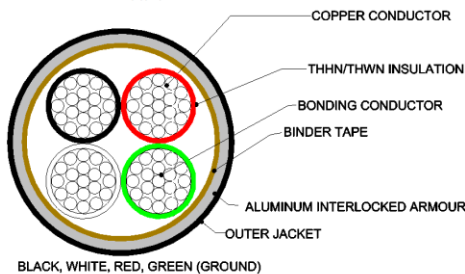

1. **Conductor:**
   Stranded class "C" soft drawn copper
2. **Insulation:**
   Thermoplastic high heat resistant nylon coated (THHN) / Thermoplastic high water resistant nylon coated (THWN)
3. **Bonding Conductor (Ground):**
   1 stranded class "C" insulated copper conductor.
4. **Armor:**
   Aluminum interlocked armour
5. **Jacket:**
   Polyvinyl Chloride (PVC), black or gray
   Other colors available on request.
6. **Color Coding:**
   Standard low and high voltage colors available
   (please see part number and description page for actual colors and options)
7. **Binder Tape:**
   Printed binder tape
8. **Print:**
   NORTHERN CABLES™ #/C SIZE (AWG OR KCMIL)
   (UL) TYPE MC 600 VOLTS OIL RES I DIR BUR SUN
   RESMADE IN CANADA C(UL) 600V E189204

1. **Applications:**
   For concealed wiring in dry or wet locations
   For exposed wiring in dry or wet locations.
   For branch and feeder and service circuits in commercial, industrial, multi-residential buildings, and places of assembly.
   For power, lighting, control, and signal circuits.
   For use in cable trays in dry or wet locations.
   For use in any raceway.
   For use as aerial cable on a messenger
   When embedded in plaster finish on brick or other masonry
   For use when run or fished in the air voids of masonry block or tile walls where such walls
2. **Features:**
   Rated at 90°C dry 75°C wet
   Oil resistance
   Direct burial
   Sunlight resistant
   Excellent crush resistance
   Provides long service life
   Cost effective alternative to installations in conduit
3. **Compliances:**
   Industry compliances: UL 1569, 2256, 83
   Gasoline and oil resistance II, Direct Burial