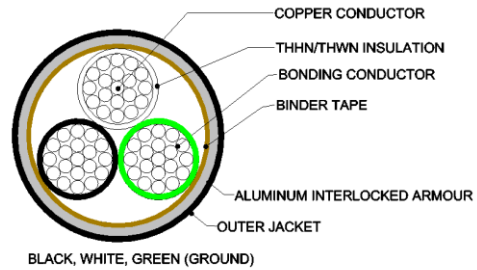

1. **Conductor:**
   Stranded class "C" soft drawn copper
2. **Insulation:**
   Thermoplastic high heat resistant nylon coated (THHN) / Thermoplastic high water resistant nylon coated (THWN)
3. **Bonding Conductor (Ground):**
   1 stranded class "C" insulated copper conductor.
4. **Armor:**
   Aluminum interlocked armour
5. **Jacket:**
   Polyvinyl Chloride (PVC), black or gray
   Other colors available on request.
6. **Color Coding:**
   Standard low and high voltage colors available
   (please see part number and description page for actual colors and options)
7. **Binder Tape:**
   Printed binder tape
8. **Print:**
   NORTHERN CABLES™ #/C SIZE (AWG OR KCMIL)
   (UL) TYPE MC 600 VOLTS OIL RES I DIR BUR SUN
   RESMADE IN CANADA C(UL) 600V E189204

1. **Applications:**
   For concealed wiring in dry or wet locations
   For exposed wiring in dry or wet locations.
   For branch and feeder and service circuits in commercial, industrial, multi-residential buildings, and places of assembly.
   For power, lighting, control, and signal circuits.
   For use in cable trays in dry or wet locations.
   For use in any raceway.
   For use as aerial cable on a messenger
   When embedded in plaster finish on brick or other masonry
   For use when run or fished in the air voids of masonry block or tile walls where such walls
2. **Features:**
   Rated at 90°C dry 75°C wet
   Oil resistance
   Direct burial
   Sunlight resistant
   Excellent crush resistance
   Provides long service life
   Cost effective alternative to installations in conduit
3. **Compliances:**
   Industry compliances: UL 1569, 2256, 83
   Gasoline and oil resistance II, Direct Burial