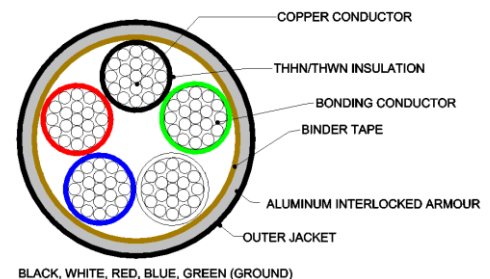

NO OF COND.	COND. SIZE (AWG/kcmil)	GROUND WIRE SIZE (AWG/kcmil)	MIN. AVG. INSULATION THICKNESS	NOMINAL DIAMETER (OVER)			LBS/1000'	AMPACITY AT 90° C
				INSULATION	ARMOR	CABLE		
				INCHES	INCHES	INCHES		
3	14	14	0.020	0.278	0.469	0.574	148	25
3	12	12	0.020	0.316	0.500	0.605	181	30
3	10	10	0.025	0.388	0.605	0.680	273	40

DIMENSIONS AND WEIGHTS ARE NOMINAL; SUBJECT TO INDUSTRY TOLERANCES
AMPACITY IS BASED ON NEC table 310.15(B)(16)

NO OF COND.	COND. SIZE (AWG/kcmil)	GROUND WIRE SIZE (AWG/kcmil)	MIN. AVG. INSULATION THICKNESS	NOMINAL DIAMETER (OVER)			LBS/1000'	AMPACITY AT 90° C
				INSULATION	ARMOR	CABLE		
				INCHES	INCHES	INCHES		
4	14	14	0.020	0.309	0.501	0.601	169	20
4	12	12	0.020	0.353	0.545	0.625	212	24
4	10	10	0.025	0.434	0.660	0.775	280	32