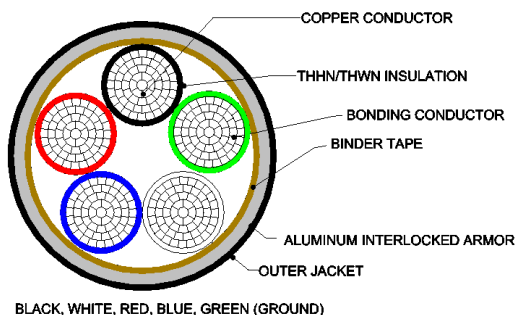

(2 conductor shown)

Conductor:
Compact stranded class "B" soft drawn copper

Insulation:
Thermoplastic high heat resistant nylon coated (THHN) / Thermoplastic high water resistant nylon coated (THWN)

Bonding Conductor (Ground):
8 AWG 1 stranded class "C" insulated copper conductor.
6 AWG and larger 1 compact stranded class "B" insulated copper conductor.

Armor:
Aluminum interlocked armour

Jacket:
Polyvinyl Chloride (PVC), black
Other colors available on request.

Color Coding:
Standard low and high voltage colors available (please see part number and description page for actual colors and options)

Binder Tape:
Printed binder tape

Print:
NORTHERN CABLES™ #/C SIZE (AWG OR KCMIL)
(UL) TYPE MC 600 VOLTS OIL RES I DIR BUR
SUN RES MADE IN CANADA 600V E189204

Applications:
For concealed wiring in dry and wet locations
For exposed wiring in dry and wet locations.
For branch and feeder and service circuits in commercial, industrial, multi-residential buildings, and places of assembly.
For power, lighting, control, and signal circuits.
For use in any raceway.
For use as aerial cable on a messenger
When embedded in plaster finish on brick or other masonry
For use when run or fished in the air voids of masonry block or tile walls

Features:
Rated at 90°C dry, 75°C wet
Oil resistance
Direct burial
Sunlight resistant
Excellent crush resistance
Provides long service life
Cost effective alternative to installations in conduit

NO OF COND.	COND. SIZE (AWG/kcmil)	GROUND WIRE SIZE (AWG/kcmil)	MIN. AVG. INSULATION & NYLON THICKNESS	NOMINAL DIAMETER (OVER)			LBS/1000'
				TWISTED CORE	ARMOR	CABLE	
				INCHES	INCHES	INCHES	
2	8	10	0.036	0.477	0.659	0.759	307
2	6	8	0.036	0.540	0.752	0.852	417
2	4	8	0.047	0.659	0.871	0.971	564
2	3	6	0.047	0.712	0.924	1.024	683
2	2	6	0.047	0.775	0.987	1.087	789
2	1	6	0.058	0.887	1.099	1.199	950