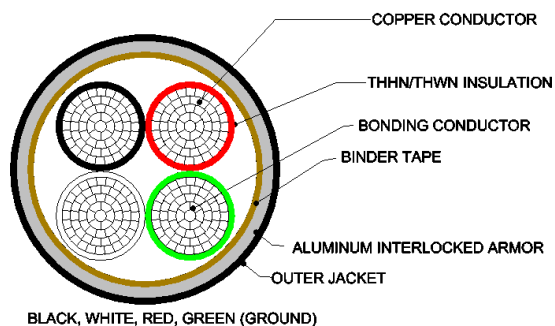

(2 conductor shown)

Conductor:
Compact stranded class "B" soft drawn copper

Insulation:
Thermoplastic high heat resistant nylon coated (THHN) / Thermoplastic high water resistant nylon coated (THWN)

Bonding Conductor (Ground):
8 AWG 1 stranded class "C" insulated copper conductor.
6 AWG and larger 1 compact stranded class "B" insulated copper conductor.

Armor:
Aluminum interlocked armour

Jacket:
Polyvinyl Chloride (PVC), black
Other colors available on request.

Color Coding:
Standard low and high voltage colors available (please see part number and description page for actual colors and options)

Binder Tape:
Printed binder tape

Print:
NORTHERN CABLES™ #/C SIZE (AWG OR KCMIL)
(UL) TYPE MC 600 VOLTS OIL RES I DIR BUR
SUN RES MADE IN CANADA 600V E189204

Applications:
For concealed wiring in dry and wet locations
For exposed wiring in dry and wet locations.
For branch and feeder and service circuits in commercial, industrial, multi-residential buildings, and places of assembly.
For power, lighting, control, and signal circuits.
For use in any raceway.
For use as aerial cable on a messenger
When embedded in plaster finish on brick or other masonry
For use when run or fished in the air voids of masonry block or tile walls

Features:
Rated at 90°C dry, 75°C wet
Oil resistance
Direct burial
Sunlight resistant
Excellent crush resistance
Provides long service life
Cost effective alternative to installations in conduit

NO OF COND.	COND. SIZE (AWG/kcmil)	GROUND WIRE SIZE (AWG/kcmil)	MIN. AVG. INSULATION & NYLON THICKNESS	NOMINAL DIAMETER (OVER)			LBS/1000'
				TWISTED CORE	ARMOR	CABLE	
				INCHES	INCHES	INCHES	
2	8	10	0.036	0.477	0.659	0.759	307
2	6	8	0.036	0.540	0.752	0.852	417
2	4	8	0.047	0.659	0.871	0.971	564
2	3	6	0.047	0.712	0.924	1.024	683
2	2	6	0.047	0.775	0.987	1.087	789
2	1	6	0.058	0.887	1.099	1.199	950