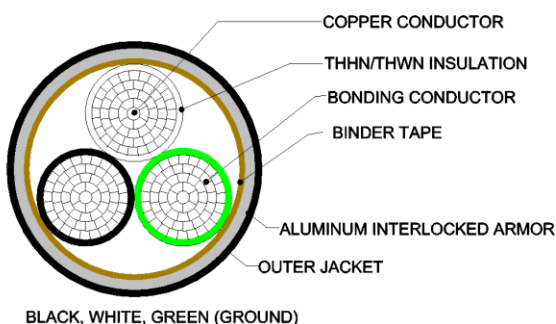

(2 conductor shown)

Conductor:
Compact stranded class "B" soft drawn copper

Insulation:
Thermoplastic high heat resistant nylon coated (THHN) / Thermoplastic high water resistant nylon coated (THWN)

Bonding Conductor (Ground):
8 AWG 1 stranded class "C" insulated copper conductor.
6 AWG and larger 1 compact stranded class "B" insulated copper conductor.

Armor:
Aluminum interlocked armour

Jacket:
Polyvinyl Chloride (PVC), black
Other colors available on request.

Color Coding:
Standard low and high voltage colors available (please see part number and description page for actual colors and options)

Binder Tape:
Printed binder tape

Print:
NORTHERN CABLES™ #/C SIZE (AWG OR KCMIL)
(UL) TYPE MC 600 VOLTS OIL RES I DIR BUR
SUN RES MADE IN CANADA 600V E189204

Applications:
For concealed wiring in dry and wet locations
For exposed wiring in dry and wet locations.
For branch and feeder and service circuits in commercial, industrial, multi-residential buildings, and places of assembly.
For power, lighting, control, and signal circuits.
For use in any raceway.
For use as aerial cable on a messenger
When embedded in plaster finish on brick or other masonry
For use when run or fished in the air voids of masonry block or tile walls

Features:
Rated at 90°C dry, 75°C wet
Oil resistance
Direct burial
Sunlight resistant
Excellent crush resistance
Provides long service life
Cost effective alternative to installations in conduit

NO OF COND.	COND. SIZE (AWG/kcmil)	GROUND WIRE SIZE (AWG/kcmil)	MIN. AVG. INSULATION & NYLON THICKNESS	NOMINAL DIAMETER (OVER)			LBS/1000'
				TWISTED CORE	ARMOR	CABLE	
				INCHES	INCHES	INCHES	
2	8	10	0.036	0.477	0.659	0.759	307
2	6	8	0.036	0.540	0.752	0.852	417
2	4	8	0.047	0.659	0.871	0.971	564
2	3	6	0.047	0.712	0.924	1.024	683
2	2	6	0.047	0.775	0.987	1.087	789
2	1	6	0.058	0.887	1.099	1.199	950