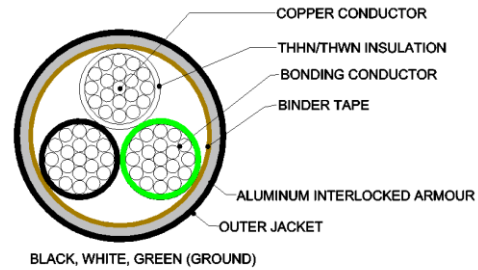

Conductor:
Stranded class "C" soft drawn copper

Insulation:
Thermoplastic high heat resistant nylon coated (THHN) / Thermoplastic high water resistant nylon coated (THWN)

Bonding Conductor (Ground):
1 stranded class "C" insulated copper conductor.

Armor:
Aluminum interlocked armour

Jacket:
Polyvinyl Chloride (PVC), black or gray
Other colors available on request.

Color Coding:
Standard low and high voltage colors available
(please see part number and description page for actual colors and options)

Binder Tape:
Printed binder tape

Print:
NORTHERN CABLES™ #/C SIZE (AWG OR KCMIL)
(UL) TYPE MC 600 VOLTS OIL RES I DIR BUR SUN
RESMADE IN CANADA 600V E189204

Applications:
For concealed wiring in dry or wet locations
For exposed wiring in dry or wet locations.
For branch and feeder and service circuits in commercial, industrial, multi-residential buildings, and places of assembly.
For power, lighting, control, and signal circuits.
For use in cable trays in dry or wet locations.
For use in any raceway.
For use as aerial cable on a messenger
When embedded in plaster finish on brick or other masonry
For use when run or fished in the air voids of masonry block or tile walls where such walls

Features:
Rated at 90°C dry 75°C wet
Oil resistance
Direct burial
Sunlight resistant
Excellent crush resistance
Provides long service life
Cost effective alternative to installations in conduit

Compliances:
Industry compliances: UL 1569, 2256, 83
Gasoline and oil resistance II, Direct Burial