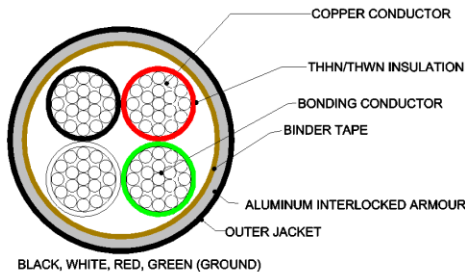

Conductor:
Stranded class "C" soft drawn copper

Insulation:
Thermoplastic high heat resistant nylon coated (THHN) / Thermoplastic high water resistant nylon coated (THWN)

Bonding Conductor (Ground):
1 stranded class "C" insulated copper conductor.

Armor:
Aluminum interlocked armour

Jacket:
Polyvinyl Chloride (PVC), black or gray
Other colors available on request.

Color Coding:
Standard low and high voltage colors available
(please see part number and description page for actual colors and options)

Binder Tape:
Printed binder tape

Print:
NORTHERN CABLES™ #/C SIZE (AWG OR KCMIL)
(UL) TYPE MC 600 VOLTS OIL RES I DIR BUR SUN
RESMADE IN CANADA 600V E189204

Applications:
For concealed wiring in dry or wet locations
For exposed wiring in dry or wet locations.
For branch and feeder and service circuits in commercial, industrial, multi-residential buildings, and places of assembly.
For power, lighting, control, and signal circuits.
For use in cable trays in dry or wet locations.
For use in any raceway.
For use as aerial cable on a messenger
When embedded in plaster finish on brick or other masonry
For use when run or fished in the air voids of masonry block or tile walls where such walls

Features:
Rated at 90°C dry 75°C wet
Oil resistance
Direct burial
Sunlight resistant
Excellent crush resistance
Provides long service life
Cost effective alternative to installations in conduit

Compliances:
Industry compliances: UL 1569, 2256, 83
Gasoline and oil resistance II, Direct Burial