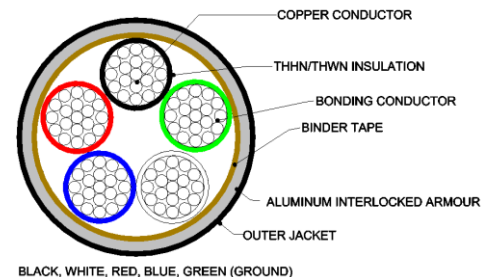

NO OF COND.	COND. SIZE (AWG/kcmil)	GROUND WIRE SIZE (AWG/kcmil)	MIN. AVG. INSULATION THICKNESS	NOMINAL DIAMETER (OVER)			LBS/1000'	AMPACITY AT 90° C
				INSULATION	ARMOR	CABLE		
			INCHES	INCHES	INCHES	INCHES		
3	14	14	0.020	0.278	0.469	0.574	148	25
3	12	12	0.020	0.316	0.500	0.605	181	30
3	10	10	0.025	0.388	0.605	0.680	273	40

DIMENSIONS AND WEIGHTS ARE NOMINAL; SUBJECT TO INDUSTRY TOLERANCES
AMPACITY IS BASED ON NEC table 310.15(B)(16)

NO OF COND.	COND. SIZE (AWG/kcmil)	GROUND WIRE SIZE (AWG/kcmil)	MIN. AVG. INSULATION THICKNESS	NOMINAL DIAMETER (OVER)			LBS/1000'	AMPACITY AT 90° C
				INSULATION	ARMOR	CABLE		
			INCHES	INCHES	INCHES	INCHES		
4	14	14	0.020	0.309	0.501	0.601	169	20
4	12	12	0.020	0.353	0.545	0.625	212	24
4	10	10	0.025	0.434	0.660	0.775	280	32