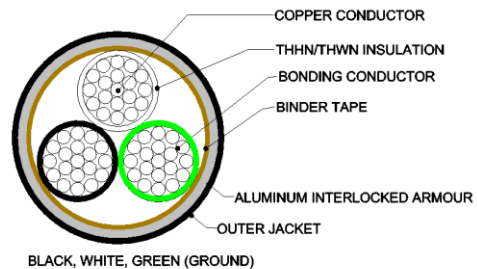

NO OF COND.	COND. SIZE (AWG/kcmil)	GROUND WIRE SIZE (AWG/kcmil)	MIN. AVG. INSULATION THICKNESS	NOMINAL DIAMETER (OVER)			LBS/1000'	AMPACITY AT 90° C
				INSULATION	ARMOR	CABLE		
				INCHES	INCHES	INCHES		
3	14	14	0.020	0.278	0.469	0.574	148	25
3	12	12	0.020	0.316	0.500	0.605	181	30
3	10	10	0.025	0.388	0.605	0.680	273	40

DIMENSIONS AND WEIGHTS ARE NOMINAL; SUBJECT TO INDUSTRY TOLERANCES
AMPACITY IS BASED ON NEC table 310.15(B)(16)

NO OF COND.	COND. SIZE (AWG/kcmil)	GROUND WIRE SIZE (AWG/kcmil)	MIN. AVG. INSULATION THICKNESS	NOMINAL DIAMETER (OVER)			LBS/1000'	AMPACITY AT 90° C
				INSULATION	ARMOR	CABLE		
				INCHES	INCHES	INCHES		
4	14	14	0.020	0.309	0.501	0.601	169	20
4	12	12	0.020	0.353	0.545	0.625	212	24
4	10	10	0.025	0.434	0.660	0.775	280	32