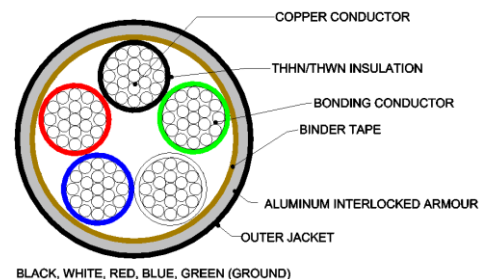

PART NUMBERS AND DESCRIPTIONS