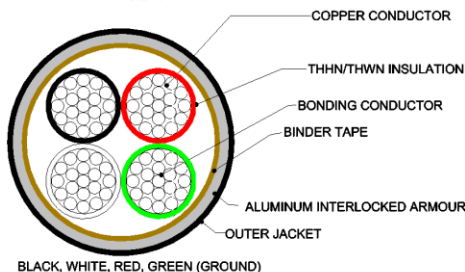

NO OF COND.	COND. SIZE (AWG/kcmil)	GROUND WIRE SIZE (AWG/kcmil)	MIN. AVG. INSULATION THICKNESS	NOMINAL DIAMETER (OVER)			LBS/1000'	AMPACITY AT 90° C
				INSULATION	ARMOR	CABLE		
				INCHES	INCHES	INCHES		
3	14	14	0.020	0.278	0.469	0.574	148	25
3	12	12	0.020	0.316	0.500	0.605	181	30
3	10	10	0.025	0.388	0.605	0.680	273	40

DIMENSIONS AND WEIGHTS ARE NOMINAL; SUBJECT TO INDUSTRY TOLERANCES
AMPACITY IS BASED ON NEC table 310.15(B)(16)

NO OF COND.	COND. SIZE (AWG/kcmil)	GROUND WIRE SIZE (AWG/kcmil)	MIN. AVG. INSULATION THICKNESS	NOMINAL DIAMETER (OVER)			LBS/1000'	AMPACITY AT 90° C
				INSULATION	ARMOR	CABLE		
				INCHES	INCHES	INCHES		
4	14	14	0.020	0.309	0.501	0.601	169	20
4	12	12	0.020	0.353	0.545	0.625	212	24
4	10	10	0.025	0.434	0.660	0.775	280	32